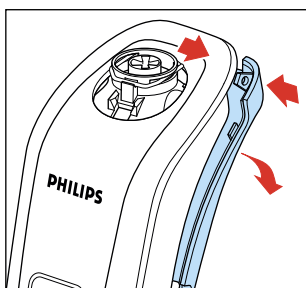

- Remove shaving unit to prevent damaging during repairing
- Remove pivot cap (pos 3) with a little knife
- Remove screws **A**

- Remove cover (pos 12)

Start on trimmerside

push left on the housing and right on the cover and make a small opening

now push right on the housing and left on the cover so you can remove the cover.

- Remove side grip's
- Remove housing shell (pos 4) start on trimmer side
- Remove deco plate assy (pos 7) snaplock on the side
- Remove screws **B**
- Remove pivot base (pos 8)
- Remove trimmer