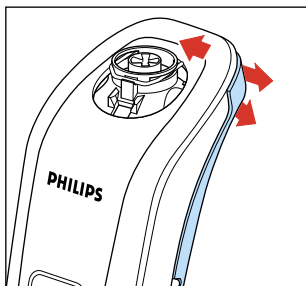

TECHNICAL INFORMATION

- Voltage : 100 - 240 V / 50 - 60 Hz
- Shaving unit : RQ10 (4222 036 15000)
- Charging time : 1 hour
- Shaving time : up to 21 day's
- SAP coding : RQ1075

DISASSEMBLY- AND RE-ASSEMBLY ADVICE

- Remove shaving unit to prevent damaging during repairing
- Remove pivot cap (pos 3) with a little knife
- Remove screws **A**

- Remove cover (pos 12)

Start on trimmerside

push left on the housing and right on the cover and make a small opening