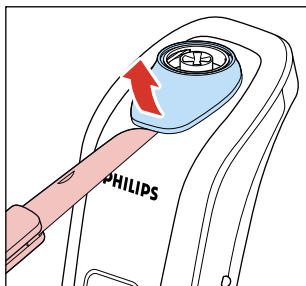

DISASSEMBLY- AND RE-ASSEMBLY ADVICE

- Remove shaving unit to prevent damaging during repairing
- Remove pivot cap (pos 3) with a little knife
- Remove screws **A**