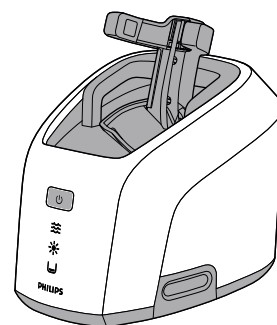

now push right on the housing and left on the cover so you can remove the cover.

- Remove side grip's
- Remove housing shell (pos 4) start on trimmer side
- Remove deco plate assy (pos 7) snaplock on the side
- Remove screws **B**
- Remove pivot base (pos 8)
- Remove trimmer

- 4222 036 15120 Powerpod HE SR1

- 4222 036 15150 Jet clean III HE

PARTS LIST

| Pos | Service code | Description |
|-----|----------------|-------------------------------------|
| 1 | 4222 036 14990 | Protection cap |
| 2 | 4222 036 15000 | Shaving unit SR1 |
| 3 | 4222 036 15080 | Pivot cap SR1 |
| 4 | 4222 036 15100 | Housing shell SR1 LE |
| 5 | 4222 036 15050 | Basic body SR1 LE |
| 6 | 4222 036 14950 | Magnet SR1 |
| 7 | 4222 036 15160 | Deco Plate assy SR1 ME |
| 8 | 4222 036 14980 | Pivot base SR1 |
| 9 | 4222 036 15010 | Trimmer assy SR1 HE/ME (Black knob) |
| 10 | 4222 036 14940 | Pivot Release spring SR1 |
| 11 | 4222 036 14970 | Sidepanel (L+R) SR1 ME/LE |
| 12 | 4222 036 15060 | Cover shell SR1 HE/ME |
| | 4222 036 03540 | Screw A (Black) |
| | 4822 502 14545 | Screw B |