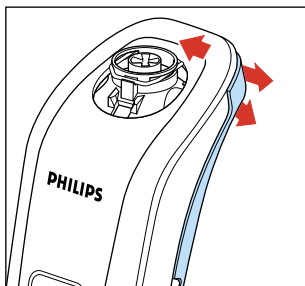

## DISASSEMBLY- AND RE-ASSEMBLY ADVICE

- Remove shaving unit to prevent damaging during repairing
- Remove pivot cap (pos 3) with a little knife
- Remove screws **A**

- Remove cover (pos 12)

Start on trimmerside

push left on the housing and right on the cover and make a small opening

now push right on the housing and left on the cover so you can remove the cover.

- Remove side grip's
- Remove housing shell (pos 4) start on trimmer side
- Remove deco plate assy (pos 7) snaplock on the side
- Remove screws **B**
- Remove pivot base (pos 8)
- Remove trimmer