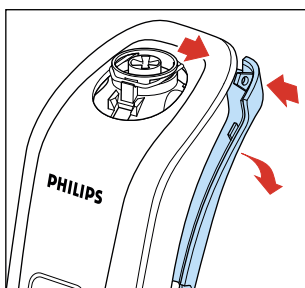

## DISASSEMBLY- AND RE-ASSEMBLY ADVICE

- Remove shaving unit to prevent damaging during repairing
- Remove pivot cap (pos 3) with a little knife
- Remove screws **A**

- Remove cover (pos 12)

Start on trimmerside

push left on the housing and right on the cover and make a small opening

now push right on the housing and left on the cover so you can remove the cover.

- Remove side grip's
- Remove housing shell (pos 4) start on trimmer side
- Remove deco plate assy (pos 7) snaplock on the side
- Remove screws **B**
- Remove pivot base (pos 8)
- Remove trimmer